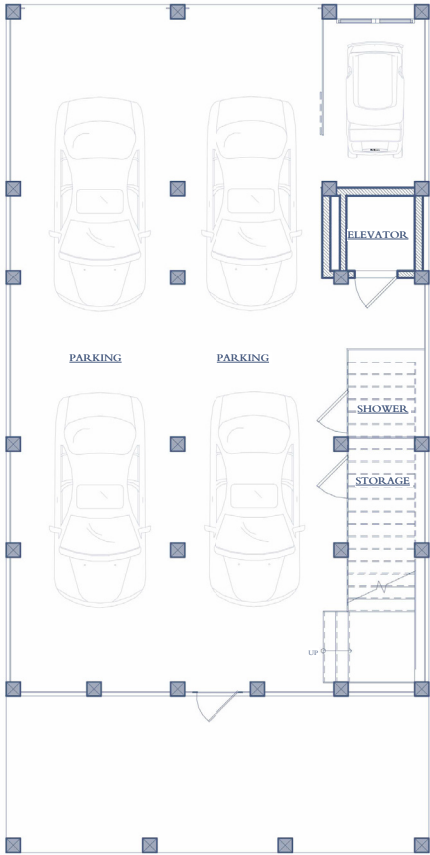

## SUNSET PASSAGE RESIDENCE

2437 Sunset Passage  
2,802 SF | 4 Bedroom | 4.5 Bath

*This beautiful promenade home is located along the tree-lined paver sidewalks of the passage ways, providing views from the beach to Galveston Bay. This home is an upside-down home, meaning the living area is located at the top level, maximizing the view. Both levels features a large porch to take in the views and sea breeze. The first floor includes the spacious master suite and two additional bedrooms. The main level features an open kitchen, cathedral ceiling great room, an additional bedroom, and a sitting room. Built to Fortified construction standards, all the homes at Beachtown are built to stay. Contact the Beachtown Sales Center to learn more about this home.*

# SUNSET PASSAGE RESIDENCE

2437 Sunset Passage  
4 Bedroom | 4.5 Bath

*to be site verified*