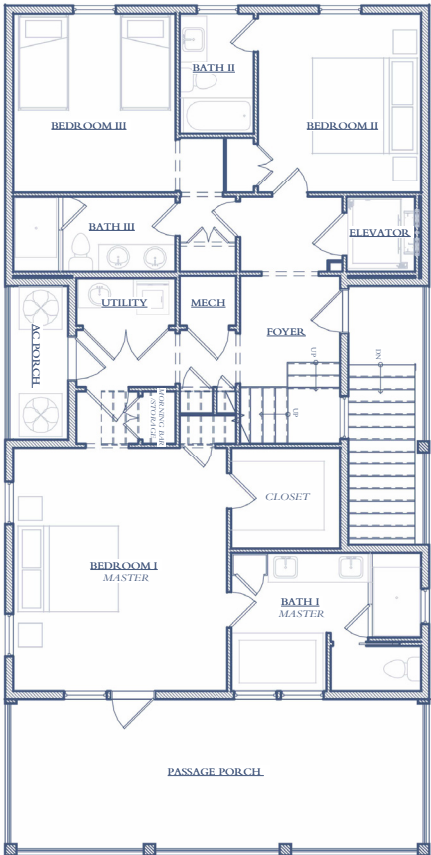

## SUNSET PASSAGE RESIDENCE

2437 Sunset Passage  
2,802 SF | 4 Bedroom | 4.5 Bath

*This beautiful promenade home is located along the tree-lined paver sidewalks of the passage ways, providing views from the beach to Galveston Bay. This home is an upside-down home, meaning the living area is located at the top level, maximizing the view. Both levels features a large porch to take in the views and sea breeze. The first floor includes the spacious master suite and two additional bedrooms. The main level features an open kitchen, cathedral ceiling great room, an additional bedroom, and a sitting room. Built to Fortified construction standards, all the homes at Beachtown are built to stay. Contact the Beachtown Sales Center to learn more about this home.*

# SUNSET PASSAGE RESIDENCE

2437 Sunset Passage  
4 Bedroom | 4.5 Bath

*to be site verified*