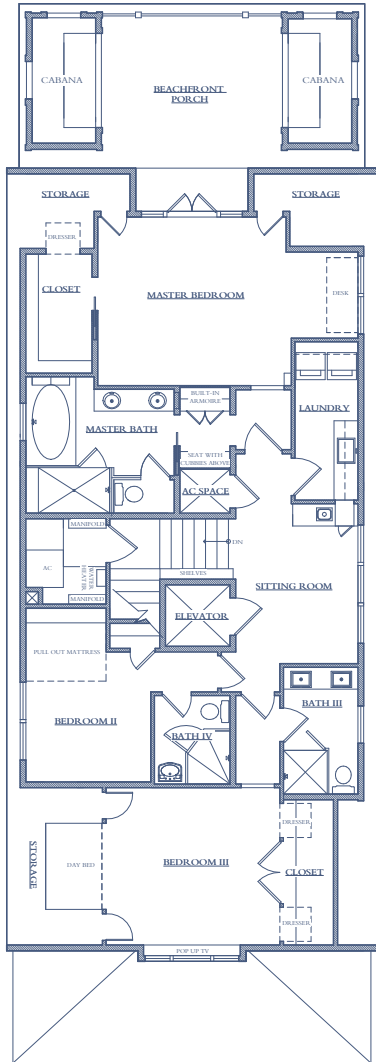

BEACHFRONT RESIDENCE

2625 E. Seaside Drive

5 Bedroom | 5.5 Bath

to be site verified