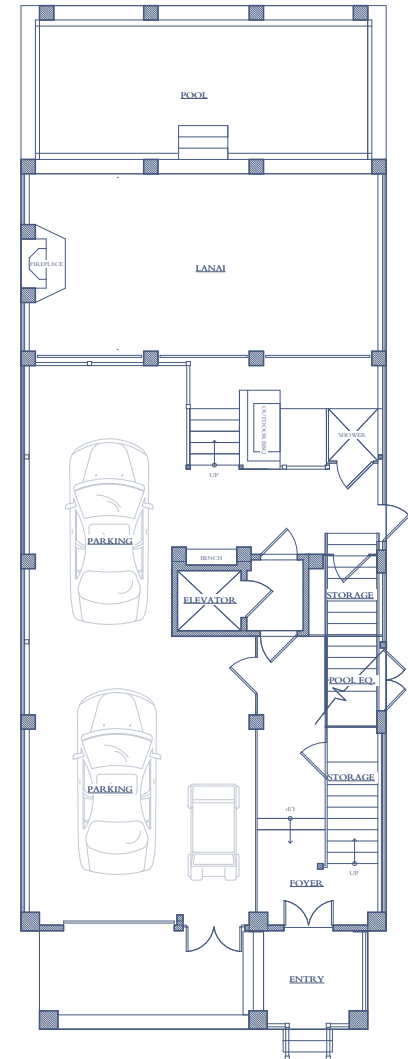

BEACHFRONT RESIDENCE

2625 E. Seaside Drive

5 Bedroom | 5.5 Bath

to be site verified