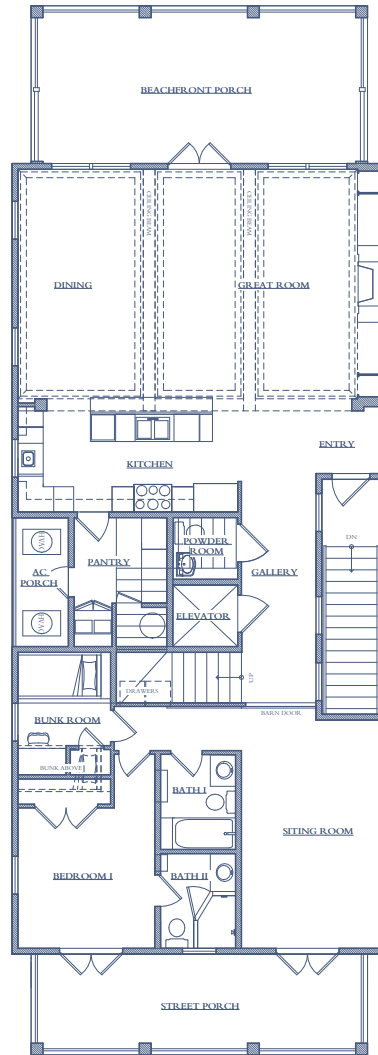

BEACHFRONT RESIDENCE

2625 E. Seaside Drive

5 Bedroom | 5.5 Bath

to be site verified